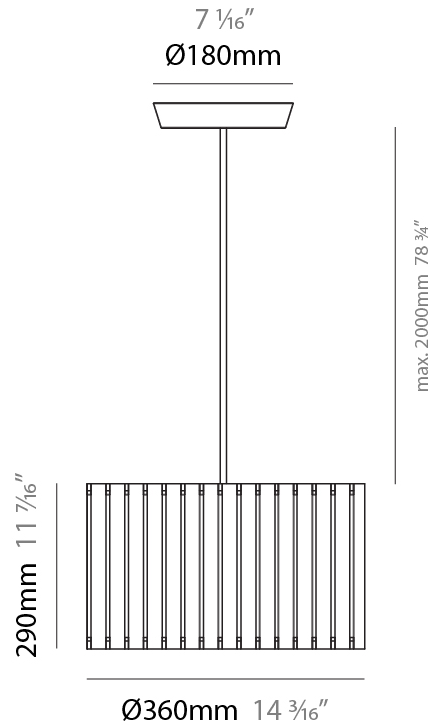

PROJECT	
TYPE	
SPECIFIER	
QUANTITY	
DATE	

LUZ OCULTA WOOD SUSPENSION

D51039- -
base number   Finish Options   Finish Options

1. To build a product code in our configurator select the specify button on the base model # product page
2. To build a manual product code on this datasheet choose from the options listed below in blue font and add the suffix to the base model #

GENERAL

Series: Luz Oculta
Subseries: Luz Oculta Wood
Brand: Fambuena
Division: Design
Mounting Type: Suspension
Mounting Location: Ceiling
Subcategory: Pendant

PHYSICAL

Shape: Rectangle
Diameter (mm): 360
Diameter (in): 14 ³/₁₆"
Height (mm): 290
Height (in): 11 ⁷/₁₆"
Light Distribution: Direct / Indirect
Fixture Finish: [DOW / NAT](#)
Holder Finish: BRA / BRZ
Fixture Material: Metal / Wood
Cable Details: Cable length 2000mm / 79"

ELECTRICAL

Number of Lamps: 1
Lamp Type: LED Retrofit
Lamp Shape: A19
Bulb Included: Bulb Not Included
Max. Wattage Per Lamp (W): 7
Lamp Base: E26
Input Voltage (V): 120
Upon Request: 277Vac / GU24

LED

OPTICAL

RATINGS AND CERTIFICATIONS

Certified By: Certified for North American Standards
IP rating: IP20