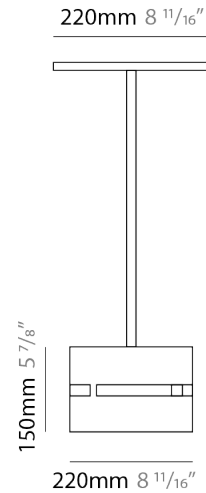

LUZ OCULTA METAL SUSPENSION

D51032-

base number   Finish
Options

PROJECT	_____
TYPE	_____
SPECIFIER	_____
QUANTITY	_____
DATE	_____

1. To build a product code in our configurator select the specify button on the base model # product page
2. To build a manual product code on this datasheet choose from the options listed below in blue font and add the suffix to the base model #

GENERAL

Series: Luz Oculta
Subseries: Luz Oculta Metal
Brand: Fambuena
Division: Design
Mounting Type: Suspension
Mounting Location: Ceiling
Subcategory: Pendant

PHYSICAL

Shape: Rectangle
Diameter (mm): 220
Diameter (in): 8 ¹¹/₁₆
Height (mm): 150
Height (in): 5 ⁷/₈
Light Distribution: Direct / Indirect
Fixture Finish: [BRA](#) / [BRZ](#) / [ABR](#)
Fixture Material: Metal
Cable Details: Cable length 2000mm / 79"

ELECTRICAL

Number of Lamps: 1
Lamp Type: LED Retrofit
Lamp Shape: A19
Bulb Included: Bulb Not Included
Max. Wattage Per Lamp (W): 5
Lamp Base: E26
Input Voltage (V): 120
Upon Request: 277Vac / GU24

LED

OPTICAL

RATINGS AND CERTIFICATIONS

Certified By: Certified for North American Standards
IP rating: IP20