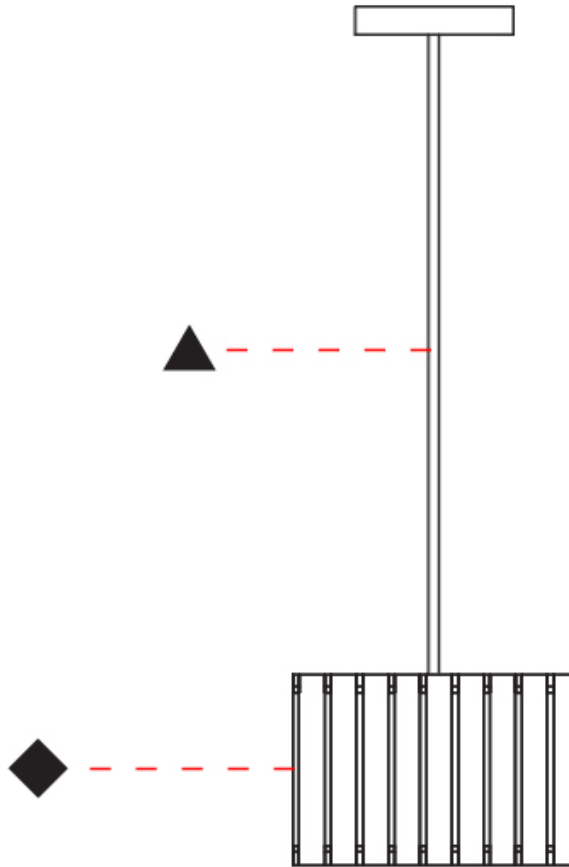

LUZ OCULTA WOOD SUSPENSION

D51041-

PROJECT

TYPE

SPECIFIER

QUANTITY

DATE

D