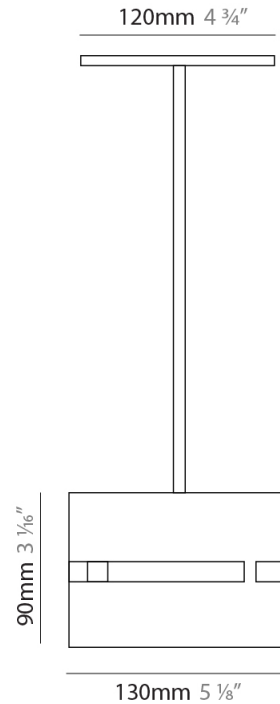

PROJECT	
TYPE	
SPECIFIER	
QUANTITY	
DATE	

LUZ OCULTA METAL SUSPENSION

D51033-

base number   Finish
Options

1. To build a product code in our configurator select the specify button on the base model # product page
2. To build a manual product code on this datasheet choose from the options listed below in blue font and add the suffix to the base model #

GENERAL

Series: Luz Oculta
Subseries: Luz Oculta Metal
Brand: Fambuena
Division: Design
Mounting Type: Suspension
Mounting Location: Ceiling
Subcategory: Pendant

PHYSICAL

Shape: Rectangle
Diameter (mm): 130
Diameter (in): 5 1/8
Height (mm): 90
Height (in): 4 1/2
Light Distribution: Direct / Indirect
Fixture Finish: [BRA](#) / [BRZ](#) / [ABR](#)
Fixture Material: Metal
Cable Details: Cable length 2000mm / 79"

ELECTRICAL

Number of Lamps: 1
Lamp Type: LED Retrofit
Lamp Shape: T4
Bulb Included: Bulb Not Included
Max. Wattage Per Lamp (W): 5
Lamp Base: G9
Input Voltage (V): 120

LED

OPTICAL

RATINGS AND CERTIFICATIONS

Certified By: Certified for North American Standards
IP rating: IP20