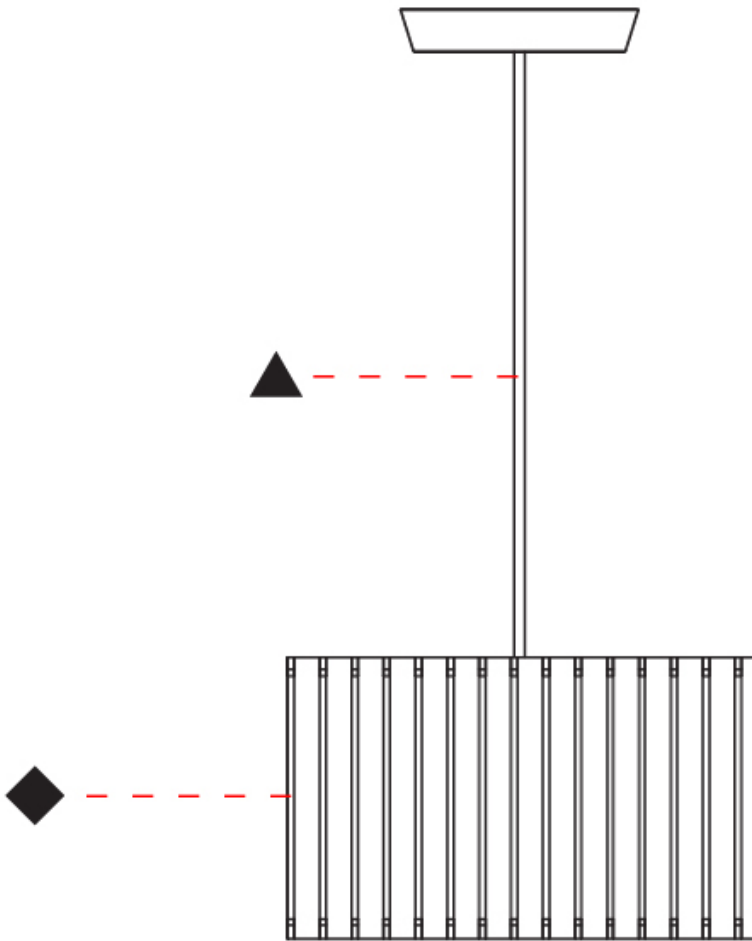

LUZ OCULTA WOOD SUSPENSION

D51039-

PROJECT

TYPE

SPECIFIER

QUANTITY

DATE

D