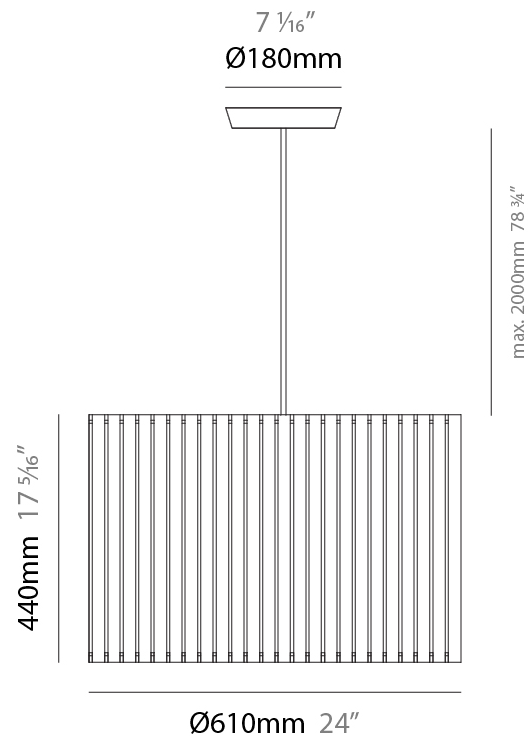

PROJECT	_____
TYPE	_____
SPECIFIER	_____
QUANTITY	_____
DATE	_____

LUZ OCULTA WOOD SUSPENSION

D51037- _____ - _____
base number   Finish Options   Finish Options

1. To build a product code in our configurator select the specify button on the base model # product page
2. To build a manual product code on this datasheet choose from the options listed below in blue font and add the suffix to the base model #

GENERAL

Series: Luz Oculta
Subseries: Luz Oculta Wood
Brand: Fambuena
Division: Design
Mounting Type: Suspension
Mounting Location: Ceiling
Subcategory: Pendant

PHYSICAL

Shape: Rectangle
Diameter (mm): 610
Diameter (in): 24
Height (mm): 440
Height (in): 17 ⁵/₁₆"
Light Distribution: Direct / Indirect
Fixture Finish: DOW / NAT
Holder Finish: BRA / BRZ
Fixture Material: Metal / Wood
Cable Details: Cable length 2000mm / 79"

ELECTRICAL

Number of Lamps: 1
Lamp Type: LED Retrofit
Lamp Shape: A19
Bulb Included: Bulb Not Included
Max. Wattage Per Lamp (W): 12
Lamp Base: E26
Input Voltage (V): 120
Upon Request: 277Vac / GU24

LED

OPTICAL

RATINGS AND CERTIFICATIONS

Certified By: Certified for North American Standards
IP rating: IP20