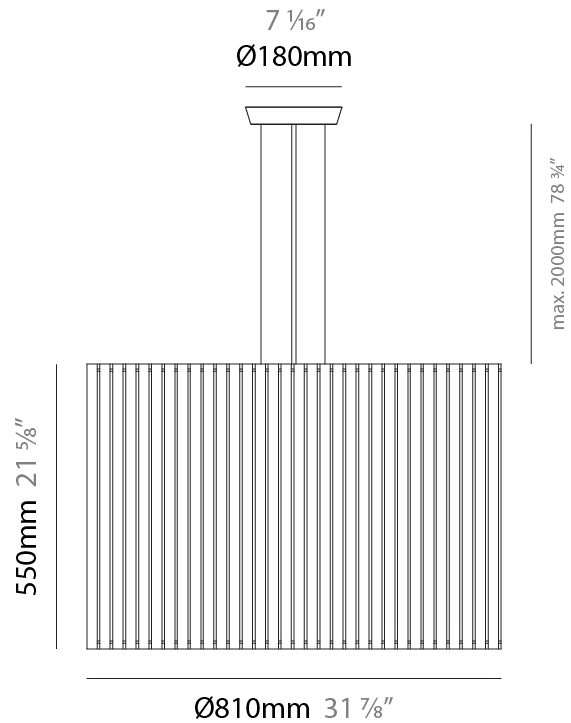

LUZ OCULTA WOOD SUSPENSION

D51035-

base number   Finish Options   Finish Options

1. To build a product code in our configurator select the specify button on the base model # product page
2. To build a manual product code on this datasheet choose from the options listed below in blue font and add the suffix to the base model #

GENERAL

Series: Luz Oculta
Subseries: Luz Oculta Wood
Brand: Fambuena
Division: Design
Mounting Type: Suspension
Mounting Location: Ceiling
Subcategory: Pendant

PHYSICAL

Shape: Rectangle
Diameter (mm): 810
Diameter (in): 31 ⁷/₈
Height (mm): 550
Height (in): 21 ⁵/₈
Light Distribution: Direct / Indirect
Fixture Finish: [DOW / NAT](#)
Holder Finish: BRA / BRZ
Fixture Material: Metal / Wood
Cable Details: Cable length 2000mm / 79"

ELECTRICAL

Number of Lamps: 3
Lamp Type: LED Retrofit
Lamp Shape: A19
Bulb Included: Bulb Not Included
Total Output Wattage (W): 36
Max. Wattage Per Lamp (W): 12
Lamp Base: E26
Input Voltage (V): 120
Upon Request: 277Vac / GU24

LED

OPTICAL

RATINGS AND CERTIFICATIONS

Certified By: Certified for North American Standards
IP rating: IP20