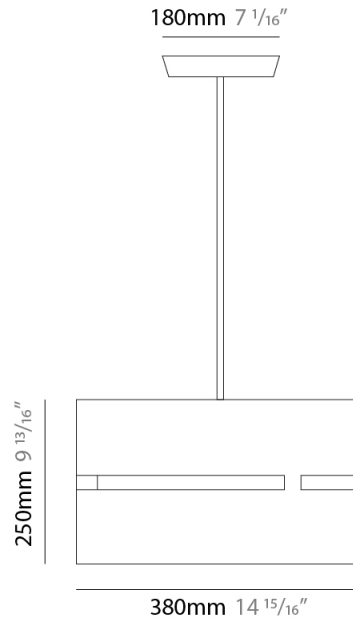

LUZ OCULTA METAL SUSPENSION

D51031-

base number _____
Finish Options _____

1. To build a product code in our configurator select the specify button on the base model # product page
2. To build a manual product code on this datasheet choose from the options listed below in blue font and add the suffix to the base model #

GENERAL

Series: Luz Oculta _____
Subseries: Luz Oculta Metal _____
Brand: Fambuena _____
Division: Design _____
Mounting Type: Suspension _____
Mounting Location: Ceiling _____
Subcategory: Pendant _____

PHYSICAL

Shape: Rectangle _____
Diameter (mm): 380 _____
Diameter (in): 14 ¹⁵/₁₆ _____
Height (mm): 250 _____
Height (in): 10 _____
Light Distribution: Direct / Indirect _____
Fixture Finish: [BRA](#) / [BRZ](#) / [ABR](#) _____
Fixture Material: Metal _____
Cable Details: Cable length 2000mm / 79" _____

ELECTRICAL

Number of Lamps: 1 _____
Lamp Type: LED Retrofit _____
Lamp Shape: A19 _____
Bulb Included: Bulb Not Included _____
Max. Wattage Per Lamp (W): 8 _____
Lamp Base: E26 _____
Input Voltage (V): 120 _____
Upon Request: 277Vac / GU24 _____

LED

OPTICAL

RATINGS AND CERTIFICATIONS

Certified By: Certified for North American Standards _____
IP rating: IP20 _____