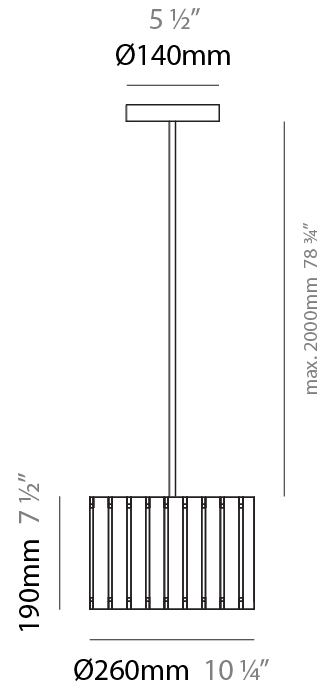

LUZ OCULTA WOOD SUSPENSION

D51041- -

base number   Finish Options   Finish Options

1. To build a product code in our configurator select the specify button on the base model # product page
2. To build a manual product code on this datasheet choose from the options listed below in blue font and add the suffix to the base model #

GENERAL

Series: Luz Oculta
Subseries: Luz Oculta Wood
Brand: Fambuena
Division: Design
Mounting Type: Suspension
Mounting Location: Ceiling
Subcategory: Pendant

PHYSICAL

Shape: Rectangle
Diameter (mm): 260
Diameter (in): 10 ¼
Height (mm): 190
Height (in): 7 ½
Light Distribution: Direct / Indirect
Fixture Finish: [DOW](#) / [NAT](#)
Holder Finish: BRA / BRZ
Fixture Material: Metal / Wood
Cable Details: Cable length 2000mm / 79"

ELECTRICAL

Number of Lamps: 1
Lamp Type: LED Retrofit
Lamp Shape: A19
Bulb Included: Bulb Not Included
Max. Wattage Per Lamp (W): 4
Lamp Base: E26
Input Voltage (V): 120
Upon Request: 277Vac / GU24

LED

OPTICAL

RATINGS AND CERTIFICATIONS

Certified By: Certified for North American Standards
IP rating: IP20

PROJECT
TYPE
SPECIFIER
QUANTITY
DATE